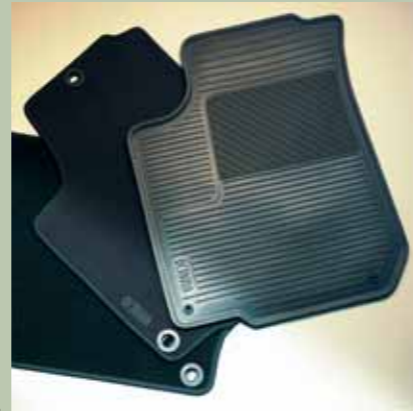

COMFORT & UTILITY

1.

2.

3.

4.

5.

1. Front window wind deflectors
2-piece set (KCD 309 001)

2. Remote control for serial central locking
for Octavia Tour (BKA 310 001A)
for Octavia Combi Tour (BKA 320 001A)

Also available:
Central locking
4-door (BFC 054 024)
5-door for Octavia Tour (BFC 054 025)

3. Rubber/textile foot mats
4-piece set (DCC 300 003)

Textile foot mats, 4-piece set
material PP (DCA 300 001)
material PA (DCA 300 002)

Also available:
Textile foot mats PP with 4x4 logo
4-piece set (DCA 309 001)

Rubber foot mats
4-piece set (DCC 309 001)

4. Rubber/textile boot mat
for Octavia Tour (DCD 310 002),
for Octavia Combi Tour (DCD 320 002)

Also available:
Textile boot mat with 4x4 logo
for 4x4 versions (DCD 324 001)

5. Plastic boot dish
for Octavia Tour (DCD 310 001)
for Octavia Combi Tour (DCD 320 001)

6.

8.

7.

9.

6. Netting system
for Octavia Tour, two-piece set (DMA 310 002)
for Octavia Combi Tour, three-piece set (DMA 320 001)

7. Trunk grille
for Octavia Combi Tour (DMS 320 001A)

8. Arm rest between front seats
with integrated storage space (DAO 300 001)

9. Cruise control
for engines 1.9 TDI, 1.9 SDI a 1.6/75 kW (BEA 300 002)
for selected engines 1.8 a 2.0 (BEA 300 003)